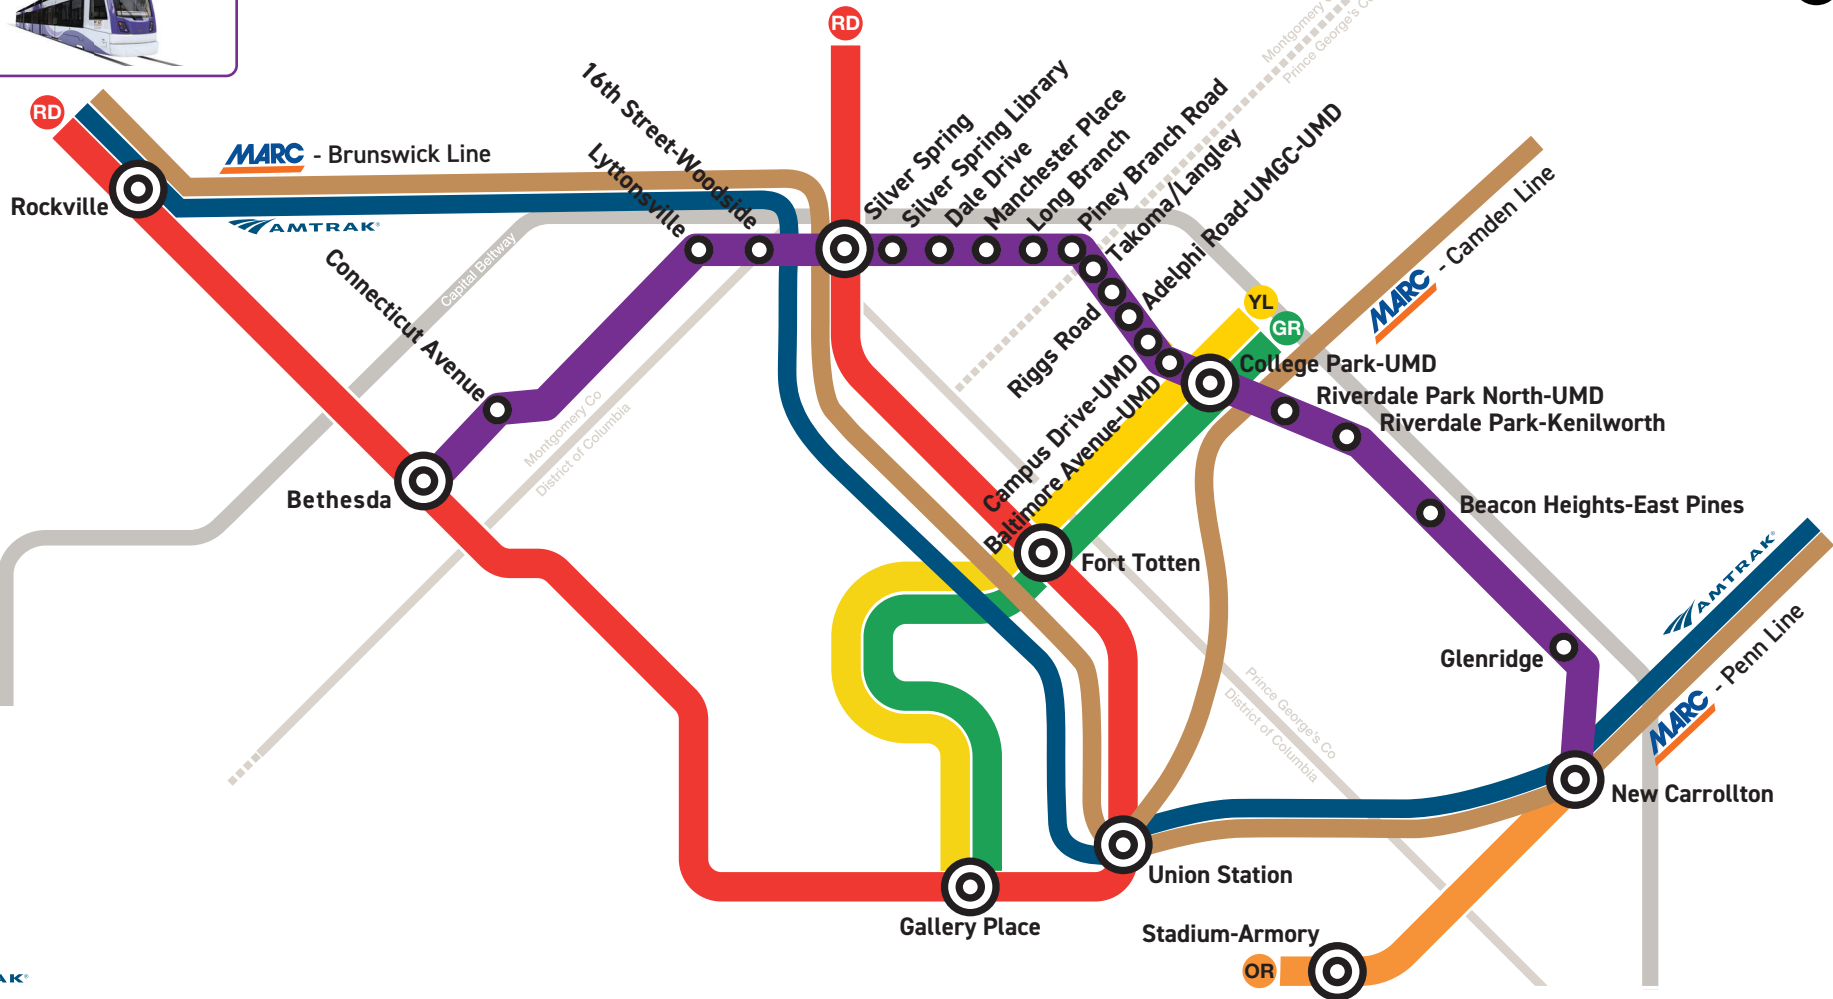

Light Rail Connections Map

LEGEND

- Purple Line
- GR M
- OR M
- RD M
- YL M
- MARC
- AMTRAK